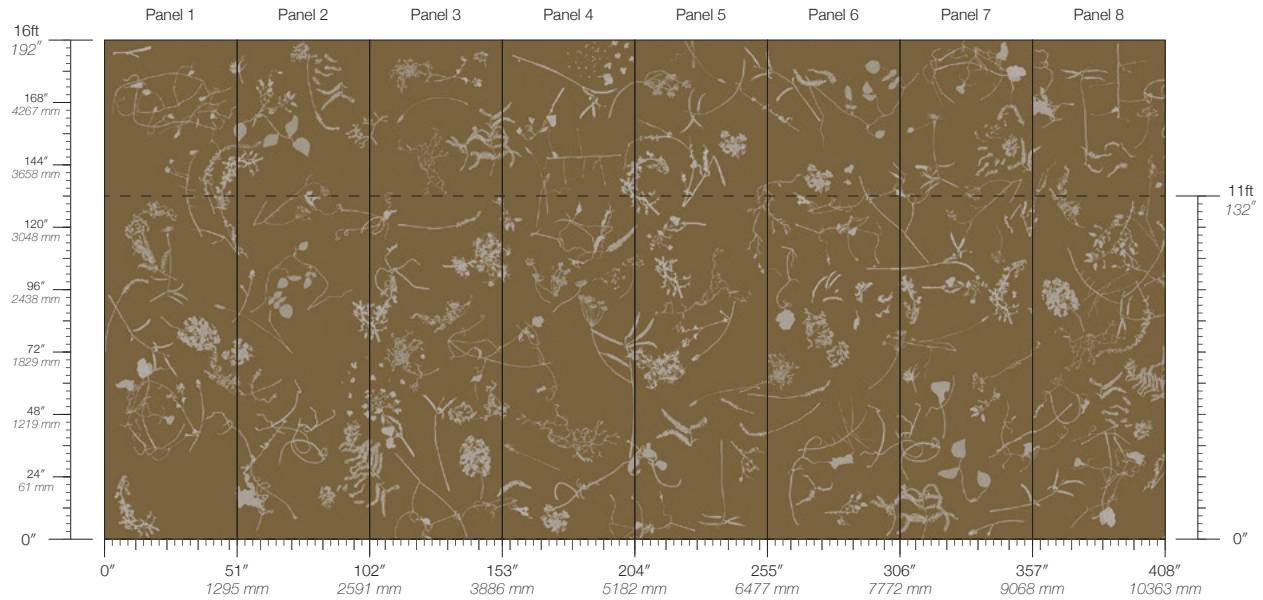

PAPYRUS

SESAME

Eden Cumin

Suitable for residential and commercial projects

COLOR
Cumin

ITEM
3623

CONTENT
Type II PVC-Free

PANEL WIDTH
51" / 1295 mm trimmed

PANEL HEIGHT
132" / 3353 mm standard
192" / 4877 mm extended

REPEAT
Non-repeating

STOCK
Made to order

LEAD TIME
4 weeks to print

MINIMUM
1 panel

PRICE
Available upon request

ORIGIN
USA

DETAILS
Custom options available